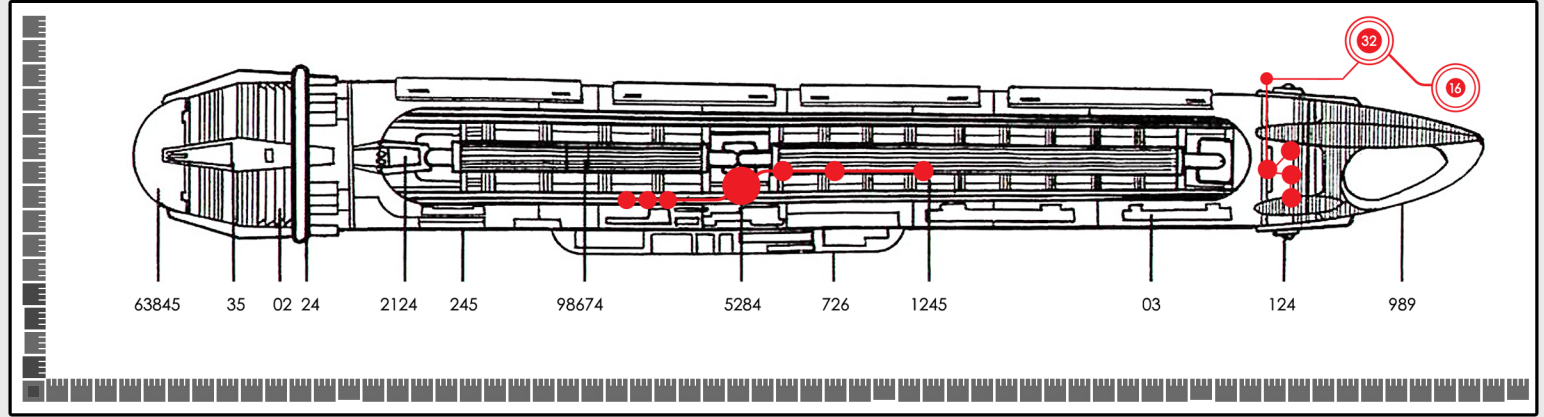

038	047	808	043
LOGIC MODULE S-57120d0731-20d-71	MISSION OPERATIONS P-657500006549-112-46	EMERGENCY OVERRIDE 4-829747037423-3-002-64	SYSTEM ANALYSIS 1-523476293800-922-01

REPAIRS

DAMAGE CONTROL

HULL PLATING

TRANSPORTERS

INITIATE TRANSPORT

POWER SYSTEMS

MANAGE POWER

51-863 PRIMARY	47-201 SECONDARY
15-282 VENTRAL	66-406 DORSAL
36-621 ALERT	96-040 ALERT
32-008 POWER	32-008 AUXILIARY

UNIT 1

024

211

703

UNIT 2

374

684

019

A2268

993	021	002	108	349	419	299	116	021	419	108
-----	-----	-----	-----	-----	-----	-----	-----	-----	-----	-----